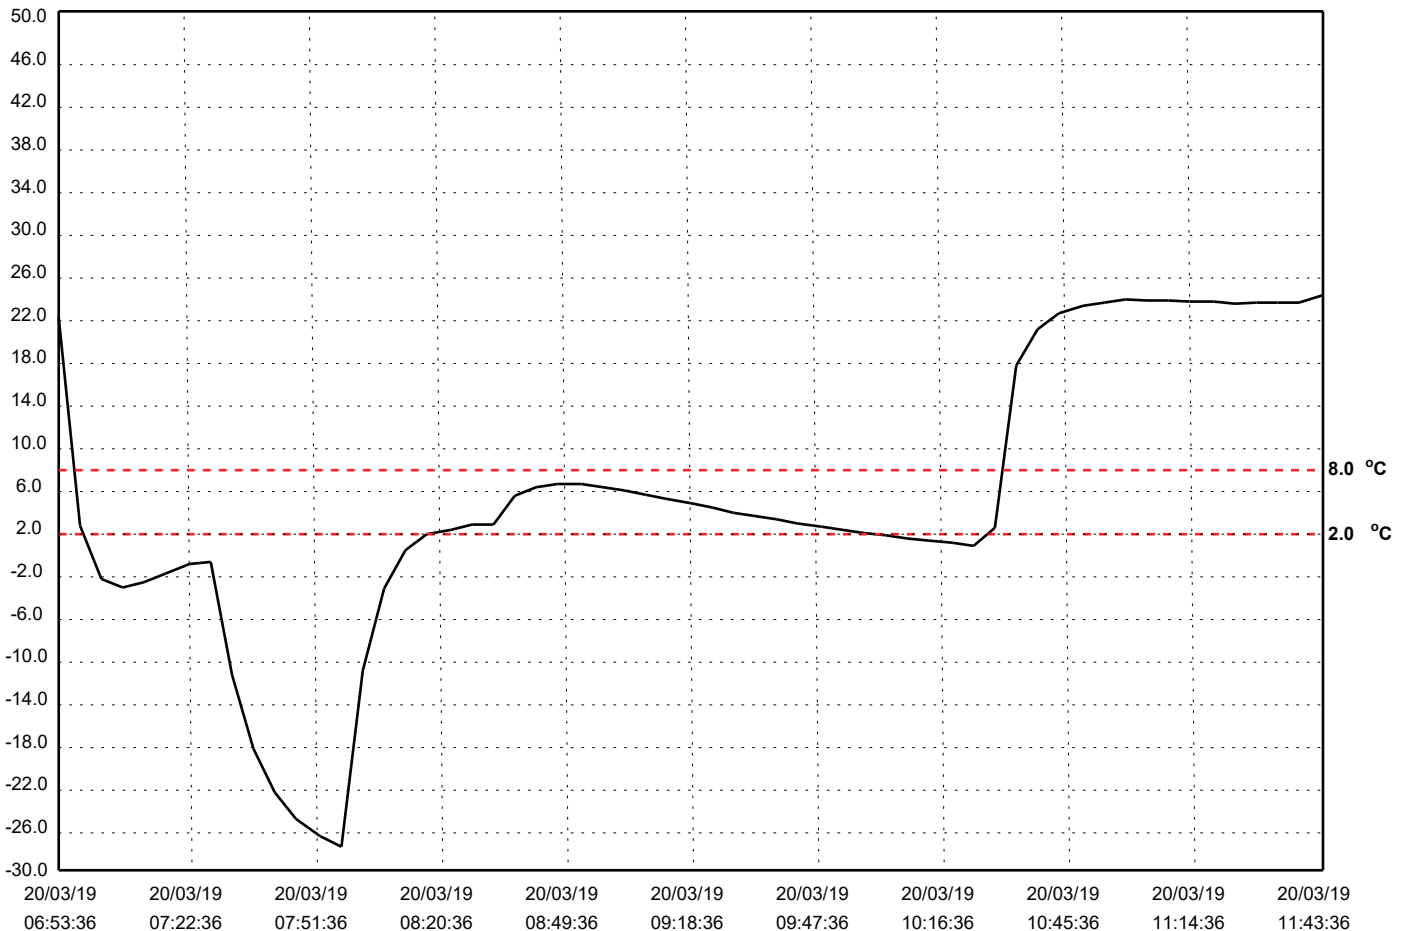

Logging Summary

Highest Temperature:	24.4 °C	First Point:	20/03/19 06:53:36
Lowest Temperature:	-27.3 °C	Stop Time:	20/03/19 11:43:36
Average Temperature:	5.0 °C	Data Points:	59
MKT:	5.3 °C	Trip Length:	00d04h55m

Marked Events

N/A

Alarm Events

Alarms	First Triggered Time	Time of violations	Alarm Status
High_1: > 8.0 °C	20/03/19 06:53:36	00d01h20m	ALARM
Low_1: < 2.0 °C	20/03/19 07:03:36	00d01h40m	ALARM

Temperature[°C]